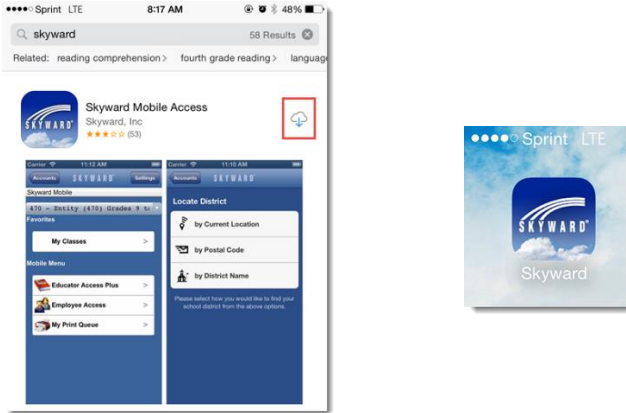

Students have the ability to view their grade and attendance information in Skyward, using the Skyward Mobile Access App. Please see the steps below to get started:

- From your personal cell phone and/or mobile device, download the **Skyward Mobile Access App** from the App Store.

- Open the App and search for Lake County School District using the **by Postal Code** option and enter **32778**. Next, choose **Lake County School District, Tavares, FL**.

- Select **School Management** and then enter your Lake County Schools (LCS) network username and password. This is the same username and password you use to log onto a computer at school. Press the **Save** button in the top right corner.