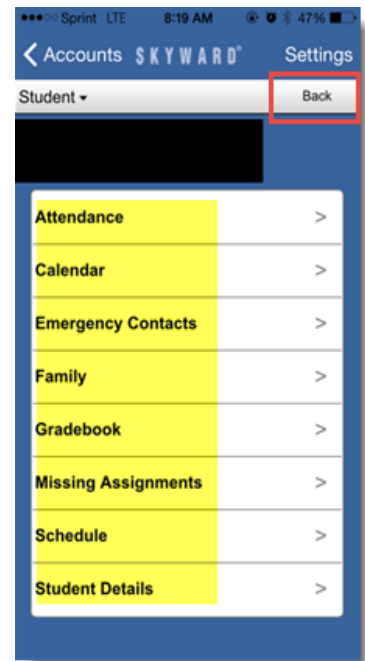

Students have the ability to view their grade and attendance information in Skyward, using the Skyward Mobile Access App. Please see the steps below to get started:

- From your personal cell phone and/or mobile device, download the **Skyward Mobile Access App** from the App Store.

- Next, enter a 4 digit code to secure your App. You will have to enter this number twice. Ensure that you select a code that you can remember.

- Choose the **mobile** account, **Student Access**, and then your **name**.

- Tap the desired menu option to view your student data. Use the Back button to move back and forth between menus.

- Attendance:** displays attendance data by date
- Calendar:** displays assignments by due date
- Emergency Contacts:** displays the emergency contact information on file
- Family:** displays the parent/guardian information on file
- Gradebook:** displays grade and assignment information for each class. Scroll down to the **Breakdown by Class** area, then tap on the class to get detailed information.
- Missing Assignments:** displays missing assignments for all classes. Tap on the class to get detailed information.
- Schedule:** displays a schedule of your current classes
- Student Details:** displays general student information