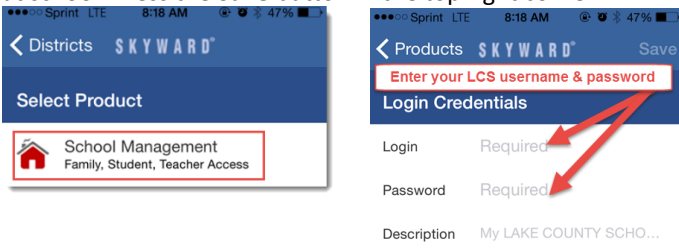

Students have the ability to view their grade and attendance information in Skyward, using the Skyward Mobile Access App. Please see the steps below to get started:

- From your personal cell phone and/or mobile device, download the **Skyward Mobile Access App** from the App Store.

- Open the App and search for Lake County School District using the **by Postal Code** option and enter **32778**. Next, choose **Lake County School District, Tavares, FL**.

- Select **School Management** and then enter your Lake County Schools (LCS) network username and password. This is the same username and password you use to log onto a computer at school. Press the **Save** button in the top right corner.