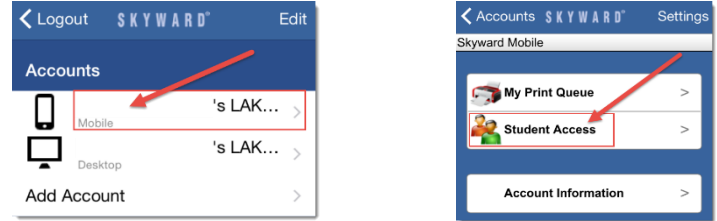

Students have the ability to view their grade and attendance information in Skyward, using the Skyward Mobile Access App. Please see the steps below to get started:

- From your personal cell phone and/or mobile device, download the **Skyward Mobile Access App** from the App Store.

- Open the App and search for Lake County School District using the **by Postal Code** option and enter **32778**. Next, choose **Lake County School District, Tavares, FL**.

- Select **School Management** and then enter your Lake County Schools (LCS) network username and password. This is the same username and password you use to log onto a computer at school. Press the **Save** button in the top right corner.

- Next, enter a 4 digit code to secure your App. You will have to enter this number twice. Ensure that you select a code that you can remember.

- Choose the **mobile** account, **Student Access**, and then your **name**.