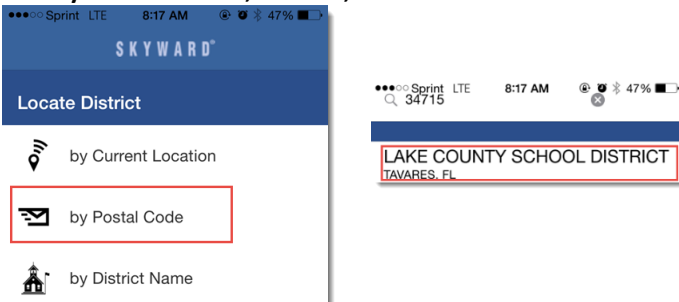

Students have the ability to view their grade and attendance information in Skyward, using the Skyward Mobile Access App. Please see the steps below to get started:

- From your personal cell phone and/or mobile device, download the **Skyward Mobile Access App** from the App Store.

- Open the App and search for Lake County School District using the **by Postal Code** option and enter **32778**. Next, choose **Lake County School District, Tavares, FL**.

- Select **School Management** and then enter your Lake County Schools (LCS) network username and password. This is the same username and password you use to log onto a computer at school. Press the **Save** button in the top right corner.