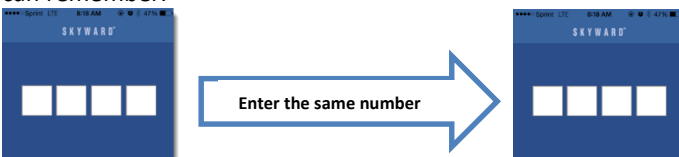

1. Next, enter a 4 digit code to secure your App. You will have to enter this number twice. Ensure that you select a code that you can remember.